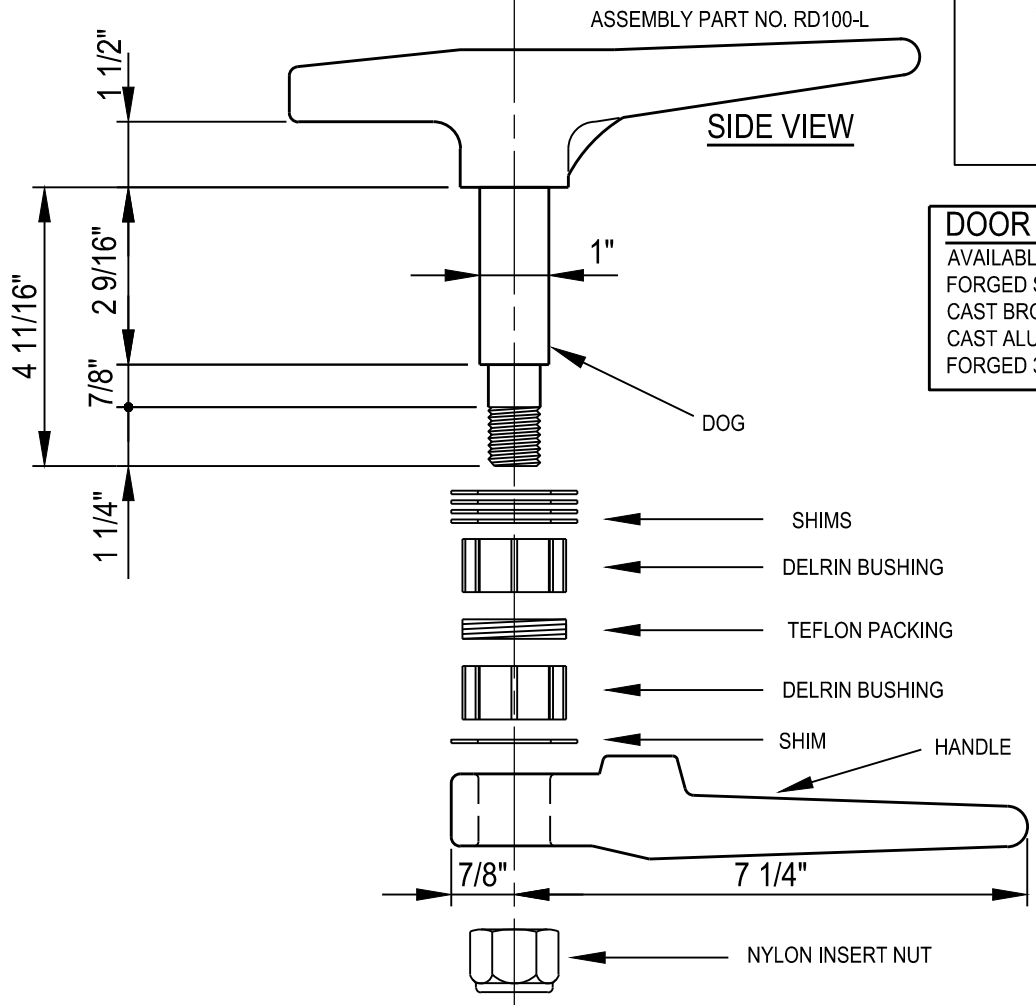

LEFT HAND ASSY.
VIEW FROM INSIDE OF DOOR

DOOR DOG ASSEMBLIES
 AVAILABLE IN:
 FORGED STEEL
 CAST BRONZE
 CAST ALUMINUM
 FORGED 316L STAINLESS STEEL

RIGHT HAND ASSY.
VIEW FROM INSIDE OF DOOR

SIDE VIEW

ASSEMBLY PART NO. RD100-L

SIDE VIEW

CEN-TEX MARINE FABRICATORS, INC.
 SMITHVILLE, TEXAS
 DOOR DOG REPLACEMENT ASSEMBLY
 DWG. NO.: RD100