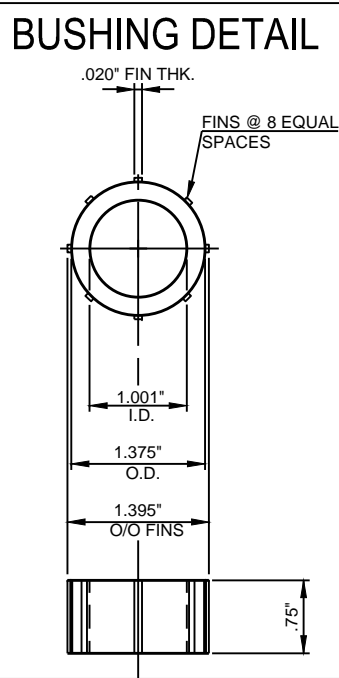

LEFT HAND ASSY.
VIEW FROM INSIDE OF DOOR

DOOR DOG ASSEMBLIES
 AVAILABLE IN:
 FORGED STEEL
 CAST BRONZE
 CAST ALUMINUM
 FORGED 316L STAINLESS STEEL

RIGHT HAND ASSY.
VIEW FROM INSIDE OF DOOR

SIDE VIEW

ASSEMBLY PART NO. RD100-L

SIDE VIEW

CEN-TEX MARINE FABRICATORS, INC.
 SMITHVILLE, TEXAS
 DOOR DOG REPLACEMENT ASSEMBLY
 DWG. NO.: RD100