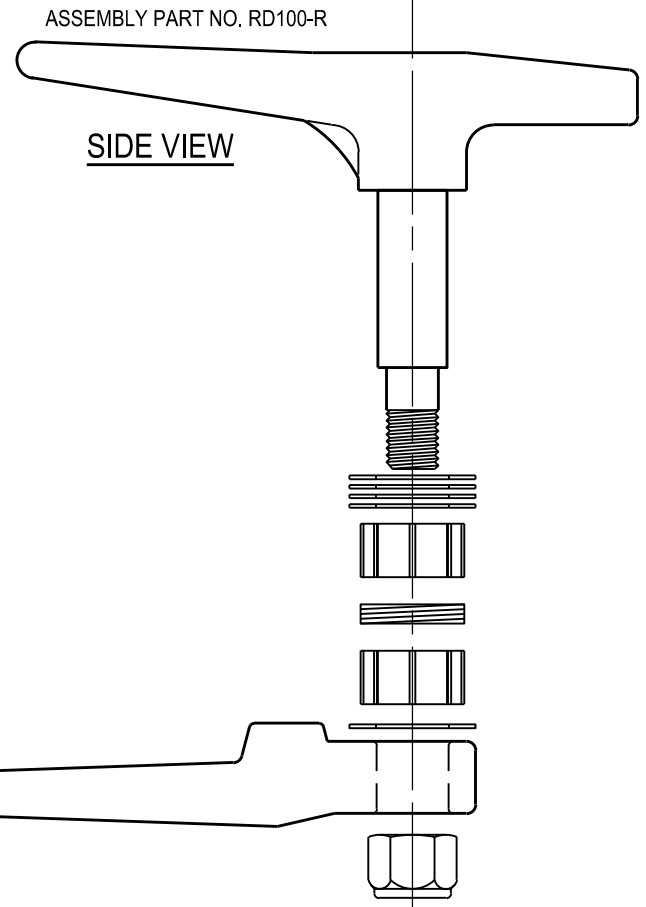

LEFT HAND ASSY.
VIEW FROM INSIDE OF DOOR

DOOR DOG ASSEMBLIES
 AVAILABLE IN:
 FORGED STEEL
 CAST BRONZE
 CAST ALUMINUM
 FORGED 316L STAINLESS STEEL

RIGHT HAND ASSY.
VIEW FROM INSIDE OF DOOR

SIDE VIEW

ASSEMBLY PART NO. RD100-L

SIDE VIEW

CEN-TEX MARINE FABRICATORS, INC.
 SMITHVILLE, TEXAS
 DOOR DOG REPLACEMENT ASSEMBLY
 DWG. NO.: RD100