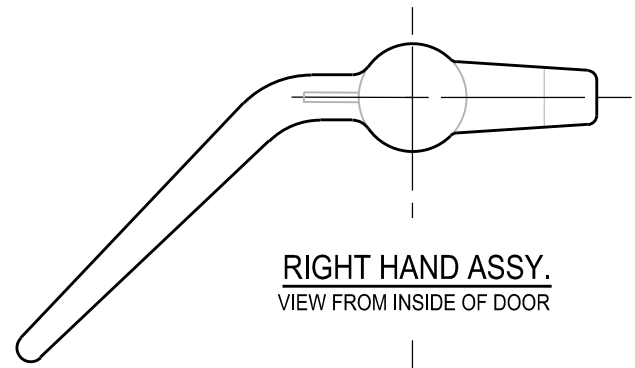

LEFT HAND ASSY.
VIEW FROM INSIDE OF DOOR

DOOR DOG ASSEMBLIES
 AVAILABLE IN:
 FORGED STEEL
 CAST BRONZE
 CAST ALUMINUM
 FORGED 316L STAINLESS STEEL

RIGHT HAND ASSY.
VIEW FROM INSIDE OF DOOR

SIDE VIEW

ASSEMBLY PART NO. RD100-L

SIDE VIEW

CEN-TEX MARINE FABRICATORS, INC.
 SMITHVILLE, TEXAS
 DOOR DOG REPLACEMENT ASSEMBLY
 DWG. NO.: RD100